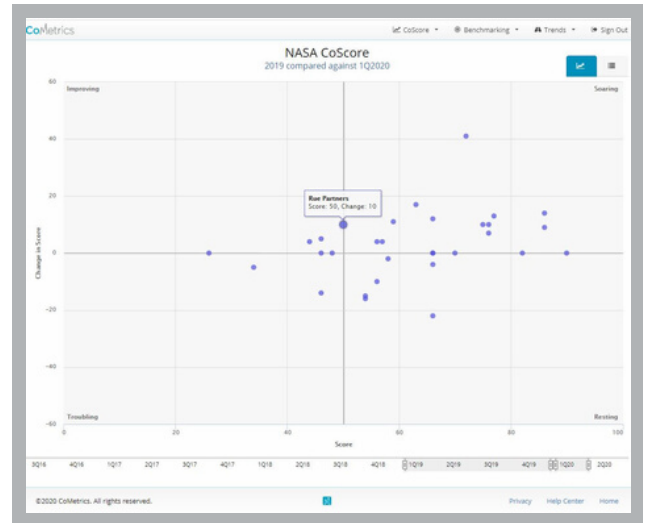

THE POWER OF DATA & BENCHMARKING

WHY Benchmark?

Make informed decisions based on real data to help:

- Improve performance
- Increase productivity
- Strengthen operations
- Grow profits

HOW to Benchmark?

- Data collection is secure, timely and detailed
- Metrics help set goals based on performance of top performing peers
- Receive actionable reports and examine trends
- Assess historical performance and identify positive and negative trends over time

WHAT is CoMetrics?

- Leading platform to exchange performance benchmarks
- Works seamlessly with existing financial systems
- Management tool provides real-time, actionable reports based on key metrics
- Your data is anonymous and secure

GET STARTED TODAY

Don't miss out on this NASA Member Benefit. Schedule a demo or start the on boarding process, contact:

Chuck Beyer
chuck@steelalliance.com

CoMetrics - A NASA Member Benefit

“This is what makes this so much better: you can trust the data. It’s right out of our accounting system.”

- NASA Member

In partnership with:

CoMetrics
STRENGTH IN NUMBERS